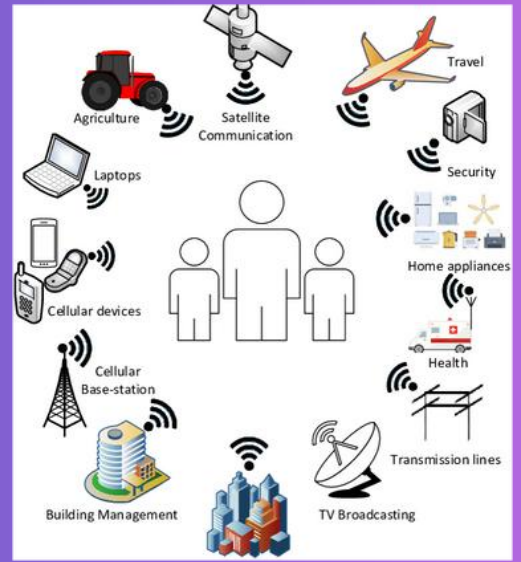

ENHANCE YOUR VIBRATION AND ELEVATE YOUR LIFE!

In our modern world, we are surrounded by invisible forces that affect our well-being every day—whether we realize it or not. These forces, like electromagnetic fields (EMFs) from phones, Wi-Fi, and other electronics, are everywhere. They can leave you feeling tired, stressed, and overwhelmed.

But why is this happening?

Your body has an energy system that's supposed to keep you balanced and energized. But when it's constantly being attacked by environmental toxins like EMFs, it starts to get out of sync.

The constant exposure to EMFs and e-smog penetrates deep into our cellular structures, disrupting the body's natural rhythms and energy flow. This leads to imbalance at the energetic level—causing cellular stress, altering electrical currents in the body, and contributing to long-term health risks such as chronic fatigue, anxiety, poor sleep quality, and lowered immunity.

Think of your body's energy system like your phone's battery—if it's always draining and never fully charged, it can't function at its best.

The worst part? You might not even realize that your body's natural energy balance has been compromised.