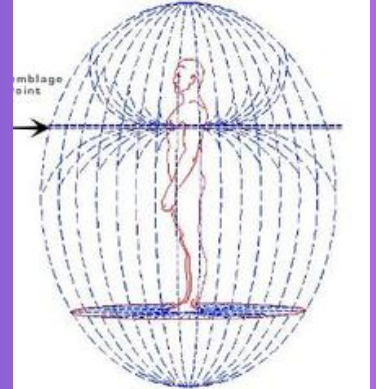

How Does the AFT Pendant Work?

The pendant works directly with your Biofield, the energetic shield that governs your mental, emotional, and physical well-being, helping to clear distortions and support your body's return to homeostasis.

Positioned at the Thymus Gland, also known as the Assemblage Point, the pendant optimizes your body's energy flow and enhances immunity by strengthening the Biofield's vibrational frequency. This, in turn, supports overall wellness by:

- Increasing vitality, strength, and energy levels
- Balancing your mental, emotional, spiritual, and physical dimensions
- Fortifying your Biofield against oxidative stress, harmful frequencies, and negative energies
- Improving sleep quality and reducing stress