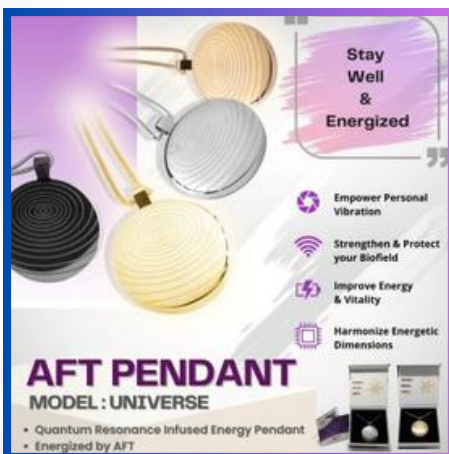

[AMPendant Universe (Unisex)](#)

The original version is filled with 14 minerals in a Titanium steel casing. Comes in 4 Colors