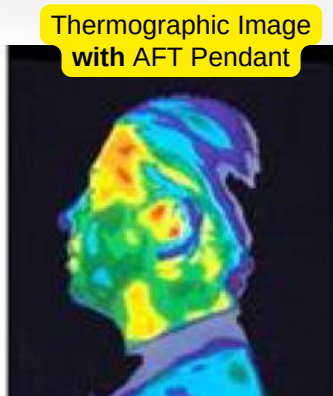

Extensive Research on AFT Pendants