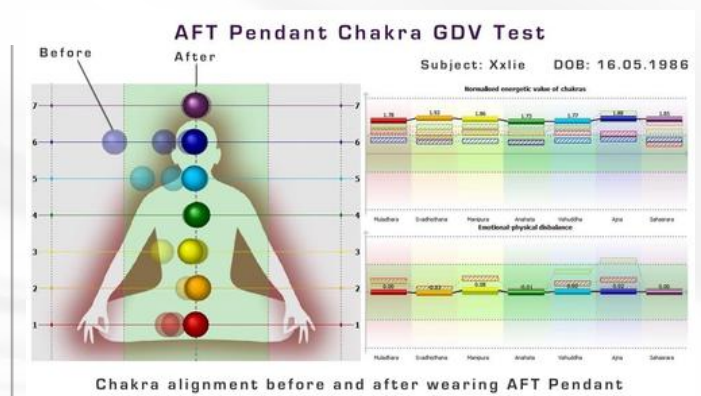

Extensive Research on AFT Pendants