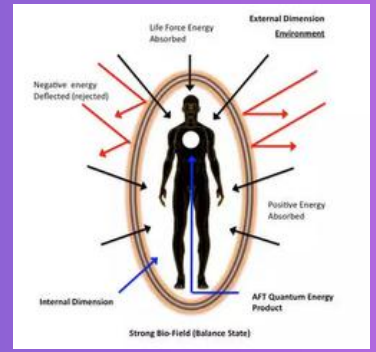

How Does the AFT Pendant Work?

The pendant works directly with your Biofield, the energetic shield that governs your mental, emotional, and physical well-being, helping to clear distortions and support your body's return to homeostasis.

Positioned at the Thymus Gland, also known as the Assemblage Point, the pendant optimizes your body's energy flow and enhances immunity by strengthening the Biofield's vibrational frequency. This, in turn, supports overall wellness by:

- Increasing vitality, strength, and energy levels
- Balancing your mental, emotional, spiritual, and physical dimensions
- Fortifying your Biofield against oxidative stress, harmful frequencies, and negative energies
- Improving sleep quality and reducing stress